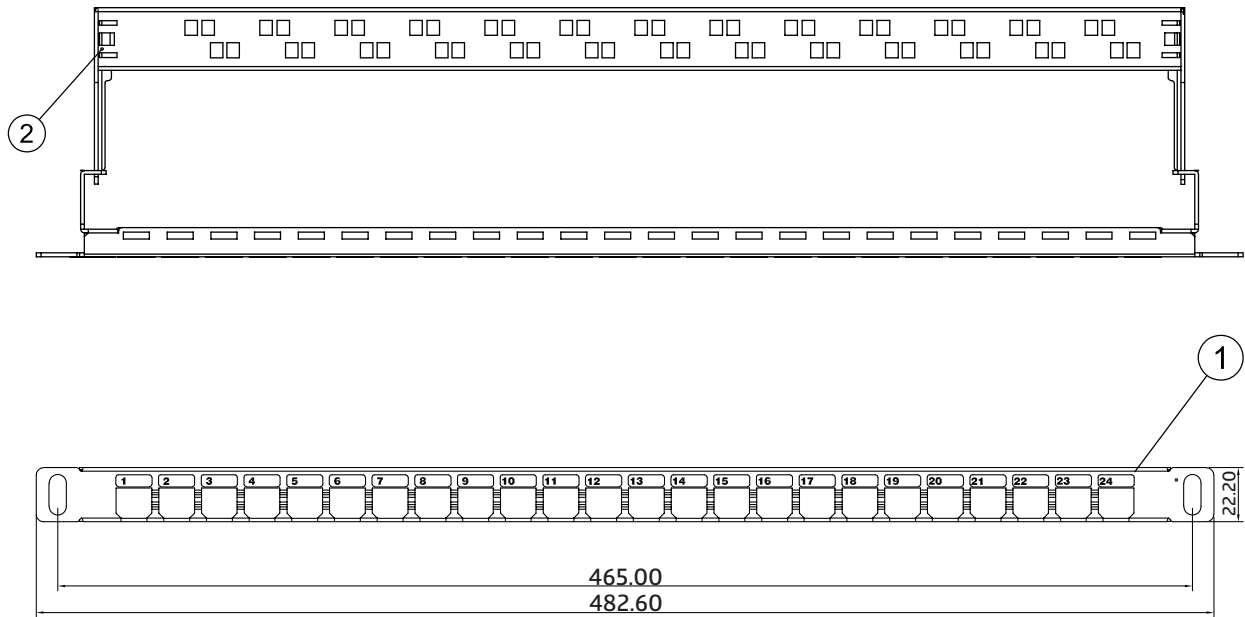

0.5U 24 PORT
UTP PATCH PANEL
AR-3338

NO.	PART NAME	Q'TY
1	0.5U 24 PORT PATCH PANEL (FRONT)	1
2	BRACKET MOUNTING	1

Unless Otherwise Specified		
INCH	MM	ANGULAR
.X ± .016	.X ± .02	.X ± 1°
.XX ± .008	.XX ± .01	.X ± .5°
.XXX ± .004		
Material		
Surface		
Finish		