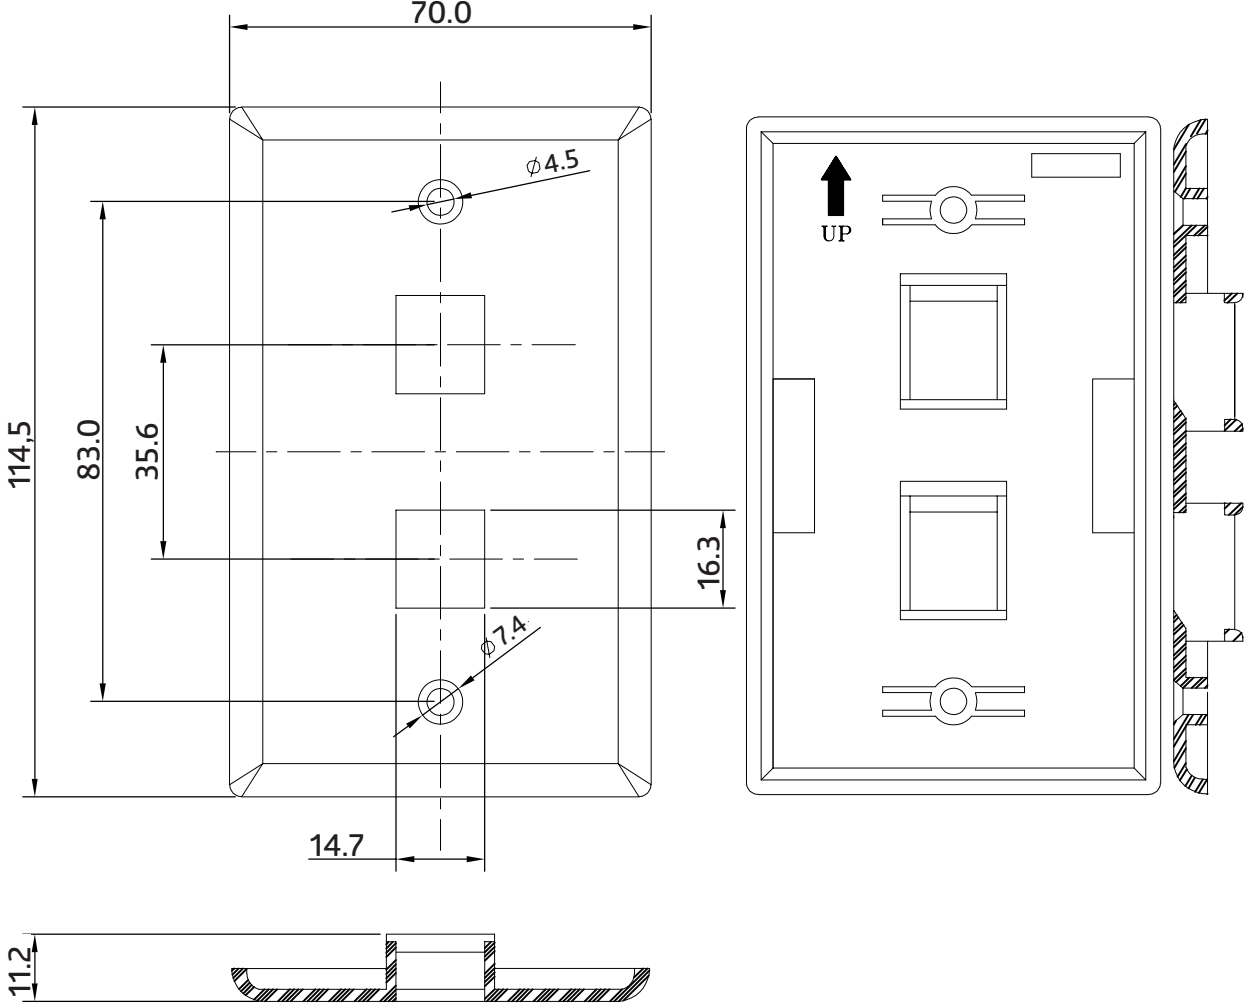

2 PORT USA FACEPLATE
AR-5020

ASSEMBLY DIMENSION

Unless Otherwise Specified		
INCH	MM	ANGULAR
.X ± .016	.X ± .02	.X ± 1°
.XX ± .008	.XX ± .01	.X ± .5°
.XXX ± .004		
Material	ABS UL94V-0	
Surface	Matte	
Finish		