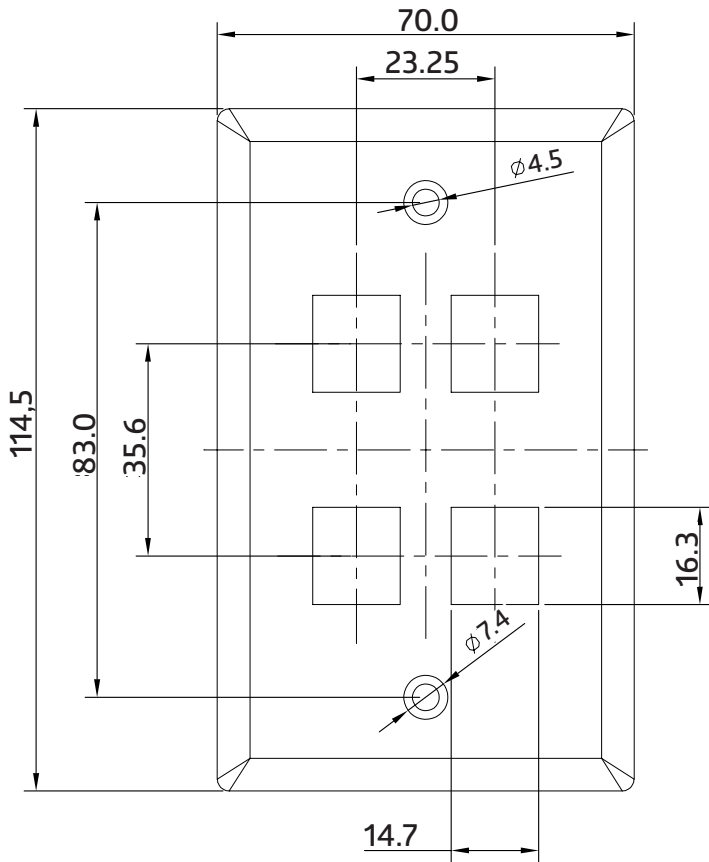

4 PORT USA FACEPLATE
AR-5021

ASSEMBLY DIMENSION

Unless Otherwise Specified		
INCH	MM	ANGULAR
.X ± .016	.X ± .02	.X ± 1°
.XX ± .008	.XX ± .01	.X ± .5°
.XXX ± .004		
Material	ABS UL94V-0	
Surface	Matte	
Finish		