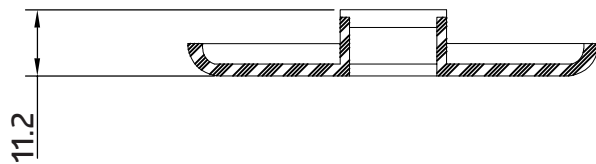

1 PORT USA FACEPLATE
AR-5224

ASSEMBLY DIMENSION

Unless Otherwise Specified		
INCH	MM	ANGULAR
.X ± .016	.X ± .02	.X ± 1°
.XX ± .008	.XX ± .01	.X ± .5°
.XXX ± .004		
Material	ABS UL94V-0	
Surface	Matte	
Finish		