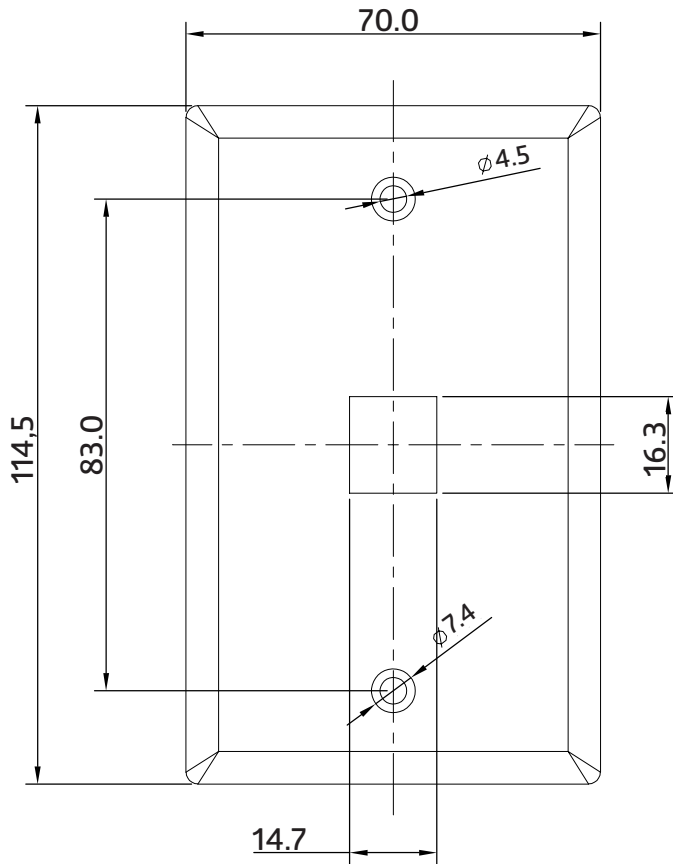

1 PORT USA FACEPLATE
AR-5224

ASSEMBLY DIMENSION

Unless Otherwise Specified		
INCH	MM	ANGULAR
.X ± .016	.X ± .02	.X ± 1°
.XX ± .008	.XX ± .01	.X ± .5°
.XXX ± .004		
Material	ABS UL94V-0	
Surface	Matte	
Finish		