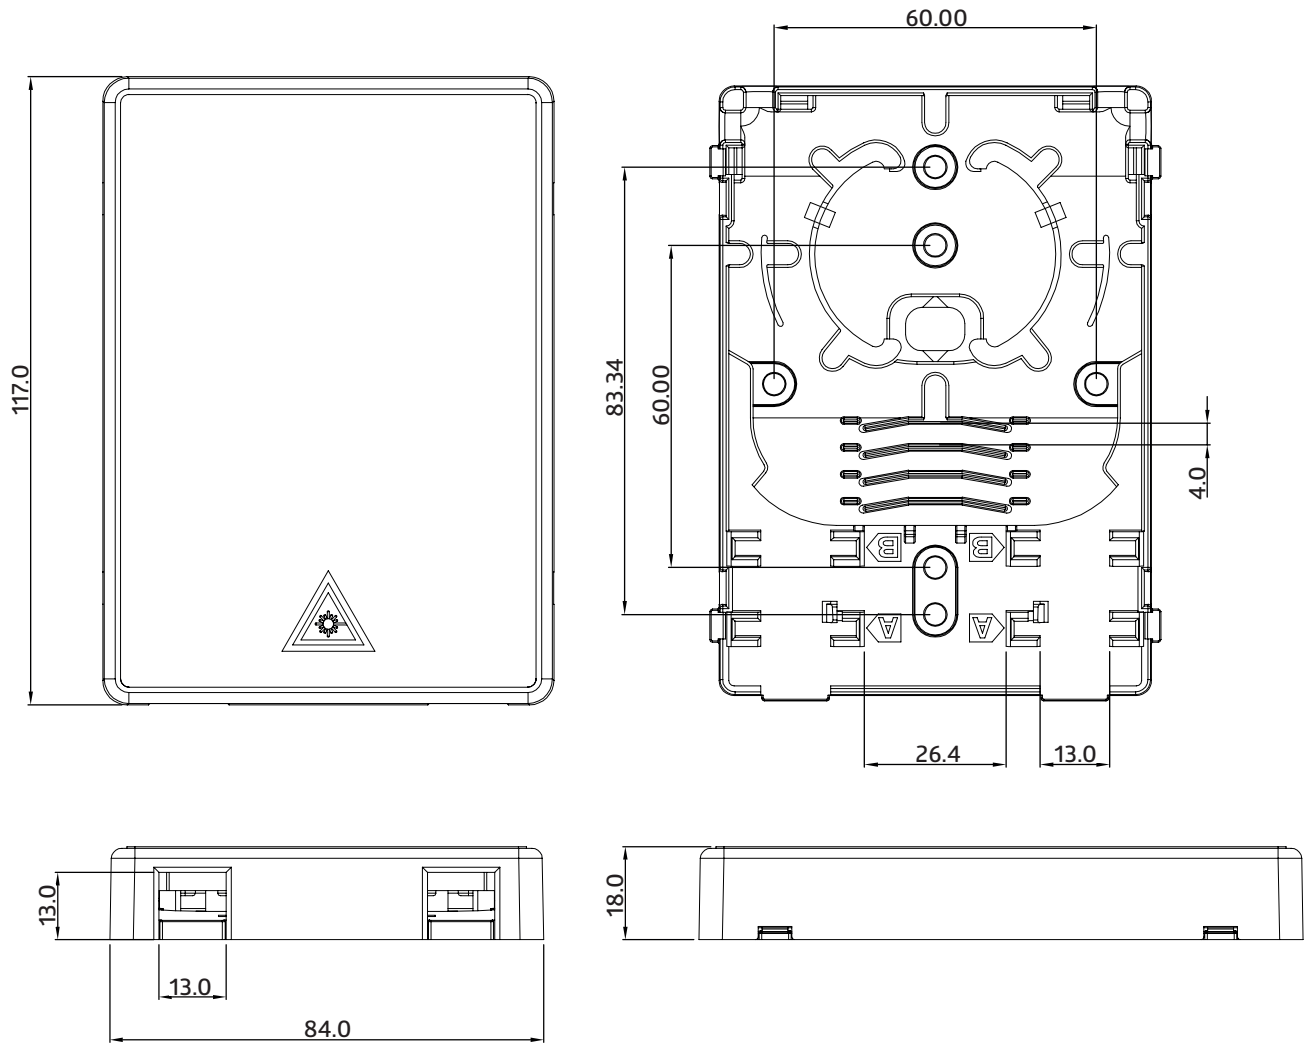

ONECLICK

2 PORT FIBER BOX
AR-4809

STRUCTURE AND DIMENSIONS

COMPONENTS

Item	Part name	Material	Q'ty
1	Cover	ABS	1
2	Base	ABS	1