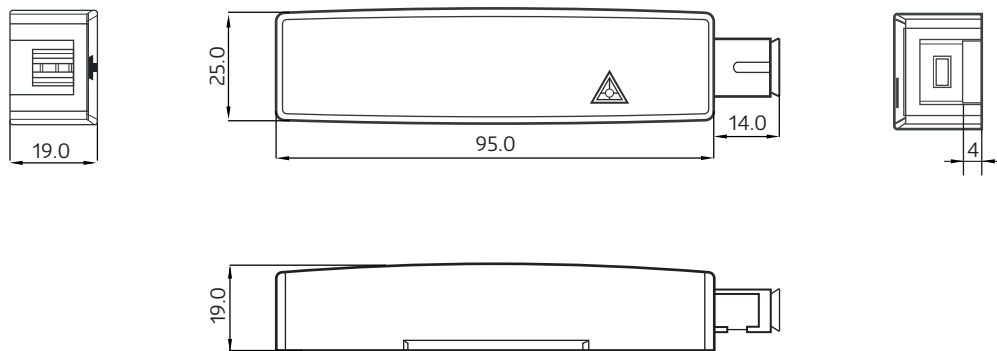

Feature

1. Compact dimensional; Easy handling;
2. Fixing to the wall by screw or double-sided tape;
3. Can be installed on any flat vertical surface; Symmetrical cover that allows fitting on both sides;
4. Compatibility with:
5. Fit to cable 2x1.6mm, 3x2mm and circular 3mm drop cables; 0.9mm diameter fiber for Invisilight applications.

Maximum input : Maximum diameter of the input cable (mm) is 3.0mm

Maximum output : Output cable diameter (mm) is 3.0mm

Adapter : SC/APC Adapter

* Simplex without shutter

* Simplex with shutter

Material : PC+ABS

IP Rate : IP30

IK Rate : IK09

Detailed Image

Cable Performance

Cabo Micro Indoor Low Friction - 2mm x 1,6mm;

Cabo Drop Low Friction - 3mm x 2mm;

Cabo Drop Fast Compacto - 3mm x 2mm; Cabo Drop

Circular 3mm