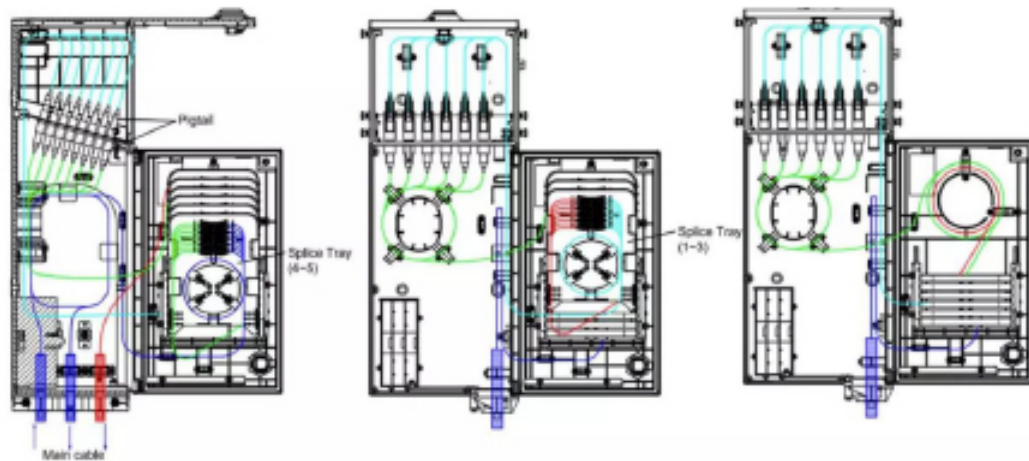

## DESCRIPTION

The CTO-MOB-64F-SCAPC is a pooling module for splicing, coupling and stirring up to 32 optical fibers. The modules can be stacked to support configurations of greater capacity or to allow the pooling between building operators and commercial operator. It allows the connection between the cable coming from the outside and the cable of the riser. It is a junction box and connection that is used in FTTH networks inside buildings as an optical interconnection point between the optical cables of the power supply or distribution networks of the operators and the distribution network of the building (vertical). The CTO-MOB-64F-SCAPC is an optical distribution box for Fiber To The Home applications with a capacity of 64 users.

## FEATURES

- Separate compartments for splicing and patching. Each compartment has a door closed by a triangle key system.
- Possible scalability depending on the number of operators addressing the building.
- Optical cable access left with lashing system
- Multi-operator cabinet with Four trays and capacity for 64 fibers.
- Allow the connection between multiple operators and clients, allows the connection through panels or directly by splices.
- The flexible side entrance that allows to stack several boxes and an oval entrance that facilitates the bleeding of the cable. Fire resistant that allows splicing, patching, dividing or storing optical fibers, equipped with an 8mm male triangular closing wrench.
- It has compartments separated by a distribution panel of up to 64 optical fibers and allows the installation of the cables by means of fusion or direct connection.
- Standardized dimensions, according to TELEFONICA recommendations

## CONFIGURATION TABLE

Size	450x180x150 mm
Maximum Capacity	48 Splices + 48 SC Simplex Adapters
Colour	Grey
Net Weight	2.8kg
Material	ABS
No. of Splice Tray	6
Protection Grade	IP30
No. of Splitters	Maximum 3 PCS 1:16
Working Temperature	25°C ~55°C (5 to 95% Relative Humidity)
Package	6 pcs a carton